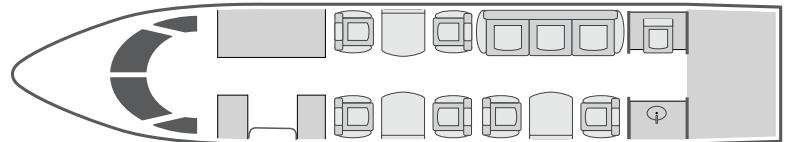

# VISTA

AIRCRAFT

**LEGACY 500**

PASSENGERS

**9**

RANGE

**3,125 NM**

- Interior features executive seating for nine including six club seats and aft three-place divan
- Forward galley with microwave, convection oven, and cold storage
- Fully stocked with complimentary snacks, beverages, and spirits
- SATCOM phones
- Media player and Blu-ray player with iPhone and PC Interface
- Dual widescreen cabin monitors
- Fully enclosed aft lavatory

FLOORPLAN

SLEEPING CONFIGURATION

Sleeps	1
Baggage	155 ft <sup>3</sup>
Cabin H/L/W	6'0" x 27'3" x 6'8"