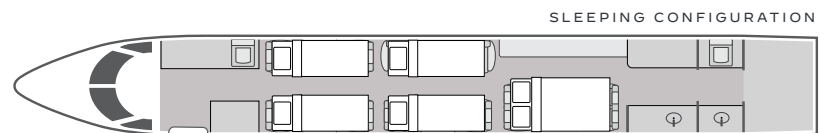

VISTA

AIRCRAFT

PASSENGERS

RANGE

GULFSTREAM GIV-SP

13

4,200 NM

- Three zone cabin configuration with leather captain's chairs, divan, and conference group
- Equipped with Wi-Fi
- Bluetooth enabled surround sound
- Entertainment system features AppleTV connectivity with Airshow and cabin monitors
- Full service forward galley with oven and microwave
- Sleeps up to six passengers
- Forward and aft lavatories
- Cabin accessible baggage compartment