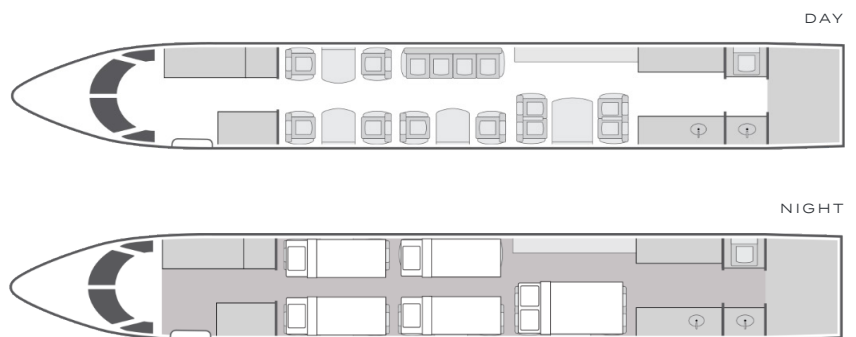

# VISTA

AIRCRAFT

PASSENGERS

RANGE

**GULFSTREAM G450**

**12-16**

**GLOBAL**

- Large cabin interior configured with forward, mid, and aft zones
- Complimentary high-speed domestic Wi-Fi
- Gogo Vision entertainment system
- LCD monitors, DVD player, and Airshow in-flight display
- LED cabin lighting
- Dual lavatories
- Full-service galley

INTERIOR CONFIGURATIONS MAY DIFFER BY AIRCRAFT TAIL.

Range	4,300 NM
Lavatories	2
Sleeps	6
Baggage	220 ft <sup>3</sup>
Cabin H/L/W	6'2" x 45'1" x 7'4"