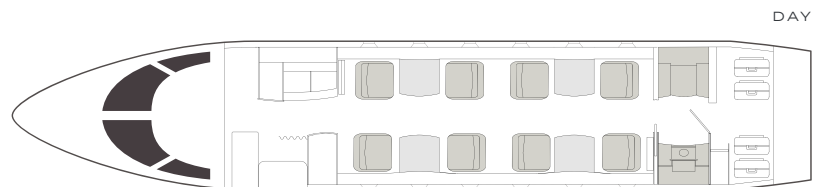

VISTA

AIRCRAFT

PASSENGERS

RANGE

CHALLENGER 350

8

CONTINENTAL

- 8 passenger seating
- Wi-Fi (satellite based)
- DVD and CD player
- Airshow
- Forward galley with microwave and ice drawer
- Satellite phone system
- Sleeps up to 3 passengers
- Aft lavatory

Range	3,200 NM
Sleeps	3
Baggage	106 ft ³
Cabin H/L/W	6'0" x 25'2" x 7'2"