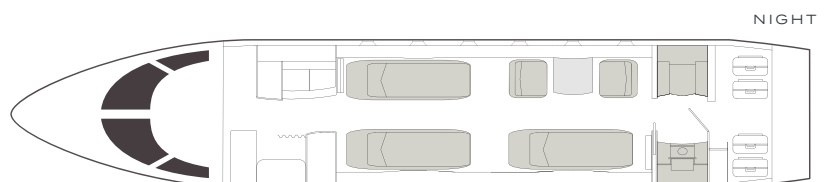

VISTA

AIRCRAFT

PASSENGERS

RANGE

CHALLENGER 350

8

CONTINENTAL

- 8 passenger seating
- Wi-Fi (satellite based)
- DVD and CD player
- Airshow
- Forward galley with microwave and ice drawer
- Satellite phone system
- Sleeps up to 3 passengers
- Aft lavatory