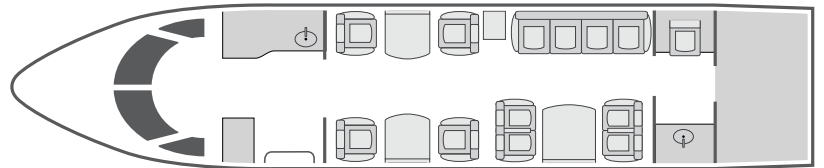

# VISTA

AIRCRAFT

PASSENGERS

RANGE

**CHALLENGER 605**

**12**

**4,000 NM**

- Twelve passenger executive seating configuration
- Four forward club seats, aft four-place conference group and four-place divan
- Equipped with Wi-Fi
- Dual cabin monitors with Blu-ray and Airshow
- Full service forward galley with microwave and coffee maker
- Aft lavatory
- Cabin accessible baggage compartment

FLOORPLAN

SLEEPING CONFIGURATION

Sleeps	5
Baggage	114 ft <sup>3</sup>
Cabin H/L/W	6'3" x 28'4" x 8'3"