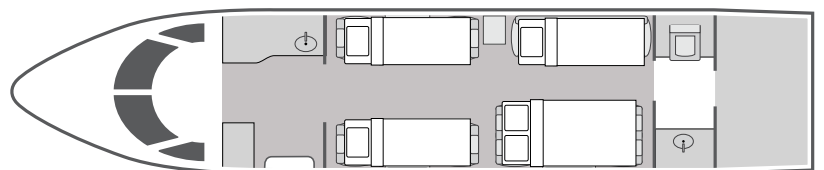

# VISTA

AIRCRAFT

PASSENGERS

RANGE

**CHALLENGER 605**

**12**

**4,000 NM**

- Twelve passenger executive seating configuration
- Four forward club seats, aft four-place conference group and four-place divan
- Equipped with Wi-Fi
- Dual cabin monitors with Blu-ray and Airshow
- Full service forward galley with microwave and coffee maker
- Aft lavatory
- Cabin accessible baggage compartment

FLOORPLAN

SLEEPING CONFIGURATION

Sleeps	5
Baggage	114 ft <sup>3</sup>
Cabin H/L/W	6'3" x 28'4" x 8'3"