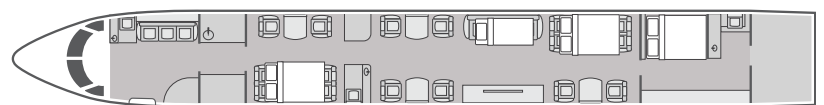

Sleeps	7
Baggage	443 ft³
Cabin H/L/W	6'7" x 84'4" x 8'10"