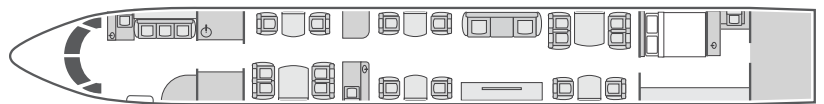

AIRCRAFT

PASSENGERS

RANGE

LINEAGE 1000E

18

4,600 NM

- Executive configuration with seating for up to eighteen passengers and an aft stateroom with en-suite
- Equipped with Wi-Fi
- Four LCD cabin monitors and credenza mounted widescreen display
- Entertainment system with Blu-ray player
- Premium sound system
- Four wireless SATCOM phones
- Forward galley with oven, microwave, cold storage, and Nespresso machine
- Three lavatories
- Cabin accessible baggage compartment

FLOORPLAN

SLEEPING CONFIGURATION