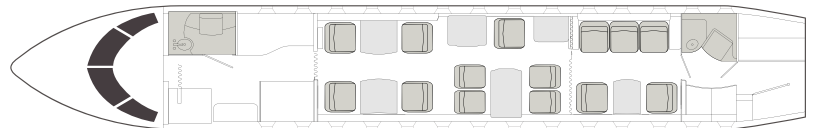

AIRCRAFT

PASSENGERS

RANGE

CHALLENGER 850

14

CONTINENTAL

- 14 passenger seating
- Equipped with Wi-Fi
- DVD and CD player
- Airshow
- Forward galley with oven, ice drawer and coffee maker
- Satellite phone system
- Sleeps up to 7 passengers
- 2 lavatories

DAY

NIGHT