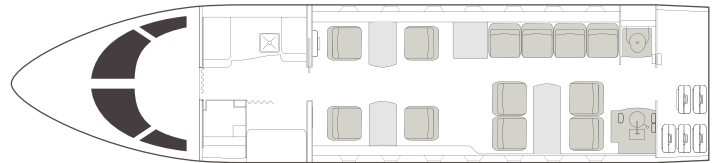

VISTA

AIRCRAFT

PASSENGERS

RANGE

CHALLENGER 605

12

CONTINENTAL

- 12 passenger seating
- Equipped with Wi-Fi
- DVD and CD player
- Airshow
- Forward galley with oven and ice drawer
- Satellite phone system
- Sleeps up to 5 passengers
- Aft lavatory

DAY

NIGHT

Range	4000 NM
Sleeps	5
Baggage	114 ft ³
Cabin H/L/W	6'3" x 28'4" x 8'3"