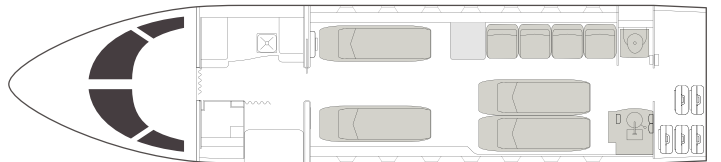

VISTA

AIRCRAFT

PASSENGERS

RANGE

CHALLENGER 605

12

CONTINENTAL

- 12 passenger seating
- Equipped with Wi-Fi
- DVD and CD player
- Airshow
- Forward galley with oven and ice drawer
- Satellite phone system
- Sleeps up to 5 passengers
- Aft lavatory

DAY

NIGHT

Range	4000 NM
Sleeps	5
Baggage	114 ft ³
Cabin H/L/W	6'3" x 28'4" x 8'3"