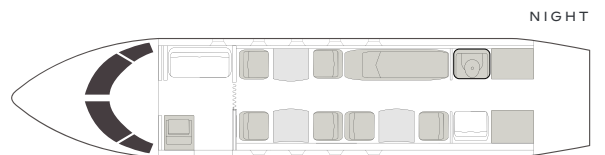

VISTA

AIRCRAFT

PASSENGERS

RANGE

LEGACY 500

9

CONTINENTAL

- Passenger capacity: 9
- Daytime arrangement: 6 single seats, 1 divan with 3 seats
- Microwave and convection oven/fridge
- Refreshment center
- Fully enclosed lavatory
- SAT phones
- Media player and Blu-ray player
- iPhone and PC Interface
- FWD monitor

INTERIOR CONFIGURATION MAY DIFFER BY AIRCRAFT TAIL

Range	3,125 NM
Maximum cruise speed	466 kt
Sleeps	1
Baggage	155 ft ³
Cabin H/L/W	6'x 27'3" x 6'8"