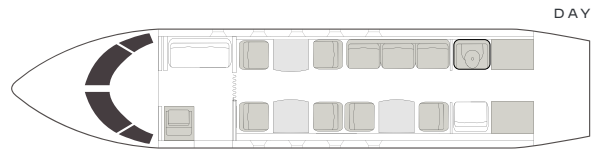

VISTA

AIRCRAFT

PASSENGERS

RANGE

LEGACY 500

9

CONTINENTAL

- Passenger capacity: 9
- Daytime arrangement: 6 single seats, 1 divan with 3 seats
- Microwave and convection oven/fridge
- Refreshment center
- Fully enclosed lavatory
- SAT phones
- Media player and Blu-ray player
- iPhone and PC Interface
- FWD monitor

INTERIOR CONFIGURATION MAY DIFFER BY AIRCRAFT TAIL

Range	3,125 NM
Maximum cruise speed	466 kt
Sleeps	1
Baggage	155 ft ³
Cabin H/L/W	6'x 27'3" x 6'8"