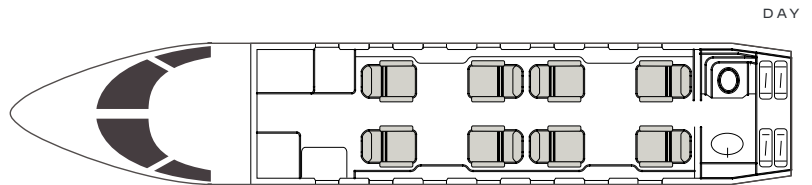

AIRCRAFT

PASSENGERS

RANGE

**CITATION X**

**8**

**SHORT**

- Complimentary Wi-Fi
- 8 all-leather club seats
- Cabin sound system
- Fully stocked galley
- Complimentary snacks, beverages, and spirits
- Microwave
- Coffee and hot water dispenser
- DVD and CD player
- High-definition TV screens
- Dedicated air show
- On-board restroom