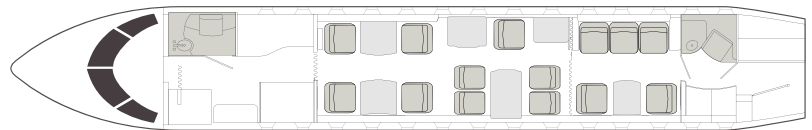

AIRCRAFT

PASSENGERS

RANGE

CHALLENGER 850

14

CONTINENTAL

- 14 passenger seating
- Equipped with Wi-Fi
- DVD and CD player
- Airshow
- Forward galley with oven, ice drawer and coffee maker
- Satellite phone system
- Sleeps up to 7 passengers
- 2 lavatories

DAY

NIGHT