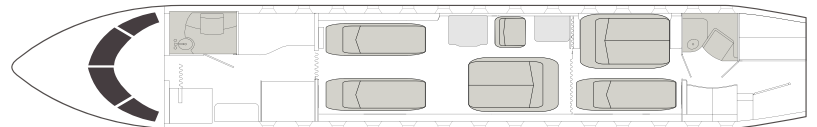

Range	2,800 NM
Sleeps	7
Baggage	202 ft³
Cabin H/L/W	6'1" x 48'5" x 8'2"