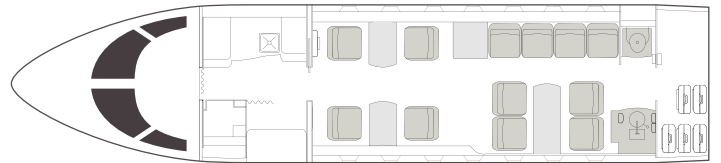

VISTA

AIRCRAFT

PASSENGERS

RANGE

CHALLENGER 605

12

CONTINENTAL

- 12 passenger seating
- Equipped with Wi-Fi
- DVD and CD player
- Airshow
- Forward galley with oven and ice drawer
- Satellite phone system
- Sleeps up to 5 passengers
- Aft lavatory

DAY

NIGHT

Range	4,000 NM
Sleeps	5
Baggage	114 ft ³
Cabin H/L/W	6'3" x 28'4" x 8'3"