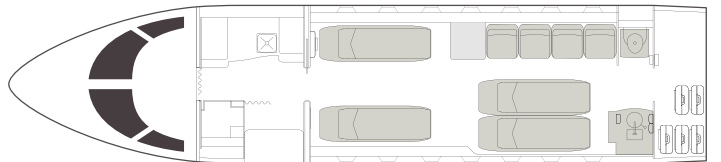

VISTA

AIRCRAFT

PASSENGERS

RANGE

CHALLENGER 605

12

CONTINENTAL

- 12 passenger seating
- Equipped with Wi-Fi
- DVD and CD player
- Airshow
- Forward galley with oven and ice drawer
- Satellite phone system
- Sleeps up to 5 passengers
- Aft lavatory

DAY

NIGHT

Range	4,000 NM
Sleeps	5
Baggage	114 ft ³
Cabin H/L/W	6'3" x 28'4" x 8'3"