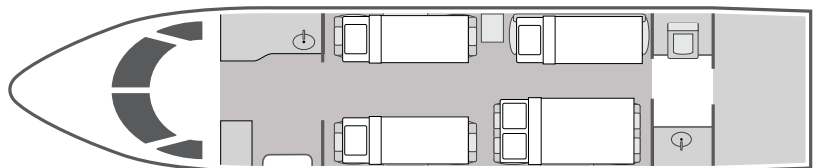

# VISTA

AIRCRAFT

PASSENGERS

RANGE

**CHALLENGER 605**

**12**

**4,000 NM**

- Twelve passenger executive seating configuration
- Four forward club seats, aft four-place conference group and four-place divan
- Equipped with Wi-Fi
- Dual cabin monitors with Blu-ray and Airshow
- Full service forward galley with microwave and coffee maker
- Aft lavatory
- Cabin accessible baggage compartment

FLOORPLAN

SLEEPING CONFIGURATION

Sleeps	5
Baggage	114 ft <sup>3</sup>
Cabin H/L/W	6'3" x 28'4" x 8'3"