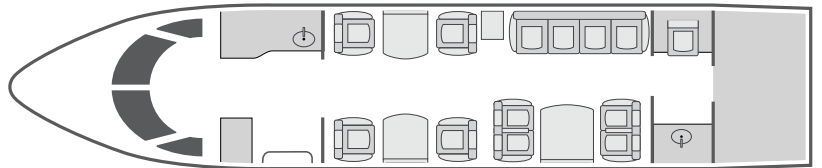

# VISTA

AIRCRAFT

PASSENGERS

RANGE

**CHALLENGER 605**

**12**

**4,000 NM**

- Twelve passenger executive seating configuration
- Four forward club seats, aft four-place conference group and four-place divan
- Equipped with Wi-Fi
- Dual cabin monitors with Blu-ray and Airshow
- Full service forward galley with microwave and coffee maker
- Aft lavatory
- Cabin accessible baggage compartment

FLOORPLAN

SLEEPING CONFIGURATION

Sleeps	5
Baggage	114 ft <sup>3</sup>
Cabin H/L/W	6'3" x 28'4" x 8'3"