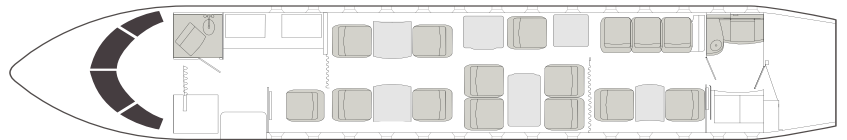

AIRCRAFT

PASSENGERS

RANGE

GLOBAL 6000

14

GLOBAL

- 14 passenger seating within a three-zone cabin
- Equipped with Wi-Fi
- Bluetooth connectivity
- DVD and Blu-ray player
- Airshow with cabin monitor
- Full galley with oven and microwave
- Satellite phone system
- Sleeps up to 7 passengers
- 2 lavatories

DAY

NIGHT