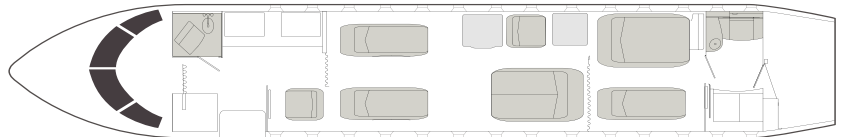

VISTA

AIRCRAFT

PASSENGERS

RANGE

GLOBAL 6000

14

GLOBAL

- 14 passenger seating within a three-zone cabin
- Equipped with Wi-Fi
- Bluetooth connectivity
- DVD and Blu-ray player
- Airshow with cabin monitor
- Full galley with oven and microwave
- Satellite phone system
- Sleeps up to 7 passengers
- 2 lavatories

DAY

NIGHT

Range	6000 NM
Sleeps	7
Baggage	195 ft ³
Cabin H/L/W	6'2" x 43'3" x 7'11"