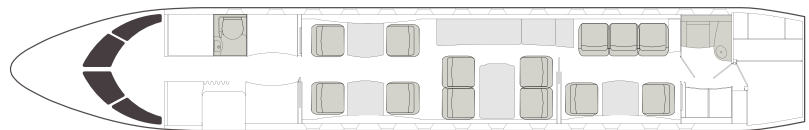

AIRCRAFT

PASSENGERS

RANGE

GLOBAL 5000

13

GLOBAL

- 13 passenger seating
- Equipped with Wi-Fi
- Bluetooth connectivity
- DVD and Blu-ray player
- Airshow with cabin monitor
- Full galley with oven and microwave
- Satellite phone system
- Sleeps up to 7 passengers
- 2 lavatories

DAY