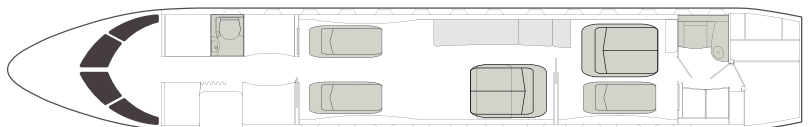

VISTA

AIRCRAFT

PASSENGERS

RANGE

GLOBAL 5000

13

GLOBAL

- 13 passenger seating
- Equipped with Wi-Fi
- Bluetooth connectivity
- DVD and Blu-ray player
- Airshow with cabin monitor
- Full galley with oven and microwave
- Satellite phone system
- Sleeps up to 7 passengers
- 2 lavatories

DAY

NIGHT

Range	5200 NM
Sleeps	7
Baggage	195 ft³
Cabin H/L/W	6'2" x 40'9" x 7'11"