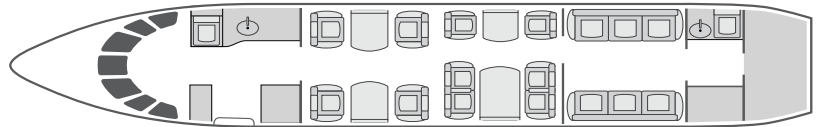

# VISTA

AIRCRAFT

PASSENGERS

RANGE

**FALCON 7X**

**16**

**5,800 NM**

- Three-zone cabin layout featuring: four-place forward club, mid cabin four-place conference group opposite two-place club, aft dual three-place divans
- Equipped with Wi-Fi
- Cabin universal power outlets
- Airshow flight display and entertainment system including: Blu-ray and DVD player with dual widescreen cabin monitors
- Full service forward galley equipped with oven, microwave, and coffee maker
- Forward and aft lavatories

FLOORPLAN

SLEEPING CONFIGURATION

Sleeps	6
Baggage	140 ft <sup>3</sup>
Cabin H/L/W	6'2" x 39'1" x 7'7"