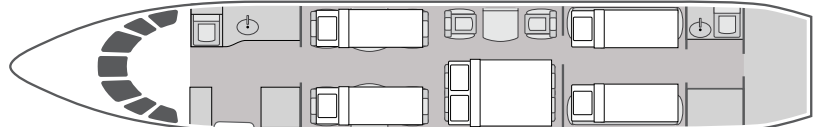

# VISTA

AIRCRAFT

PASSENGERS

RANGE

**FALCON 7X**

**16**

**5,800 NM**

- Three-zone cabin layout featuring: four-place forward club, mid cabin four-place conference group opposite two-place club, aft dual three-place divans
- Equipped with Wi-Fi
- Cabin universal power outlets
- Airshow flight display and entertainment system including: Blu-ray and DVD player with dual widescreen cabin monitors
- Full service forward galley equipped with oven, microwave, and coffee maker
- Forward and aft lavatories

FLOORPLAN

SLEEPING CONFIGURATION

Sleeps	6
Baggage	140 ft <sup>3</sup>
Cabin H/L/W	6'2" x 39'1" x 7'7"